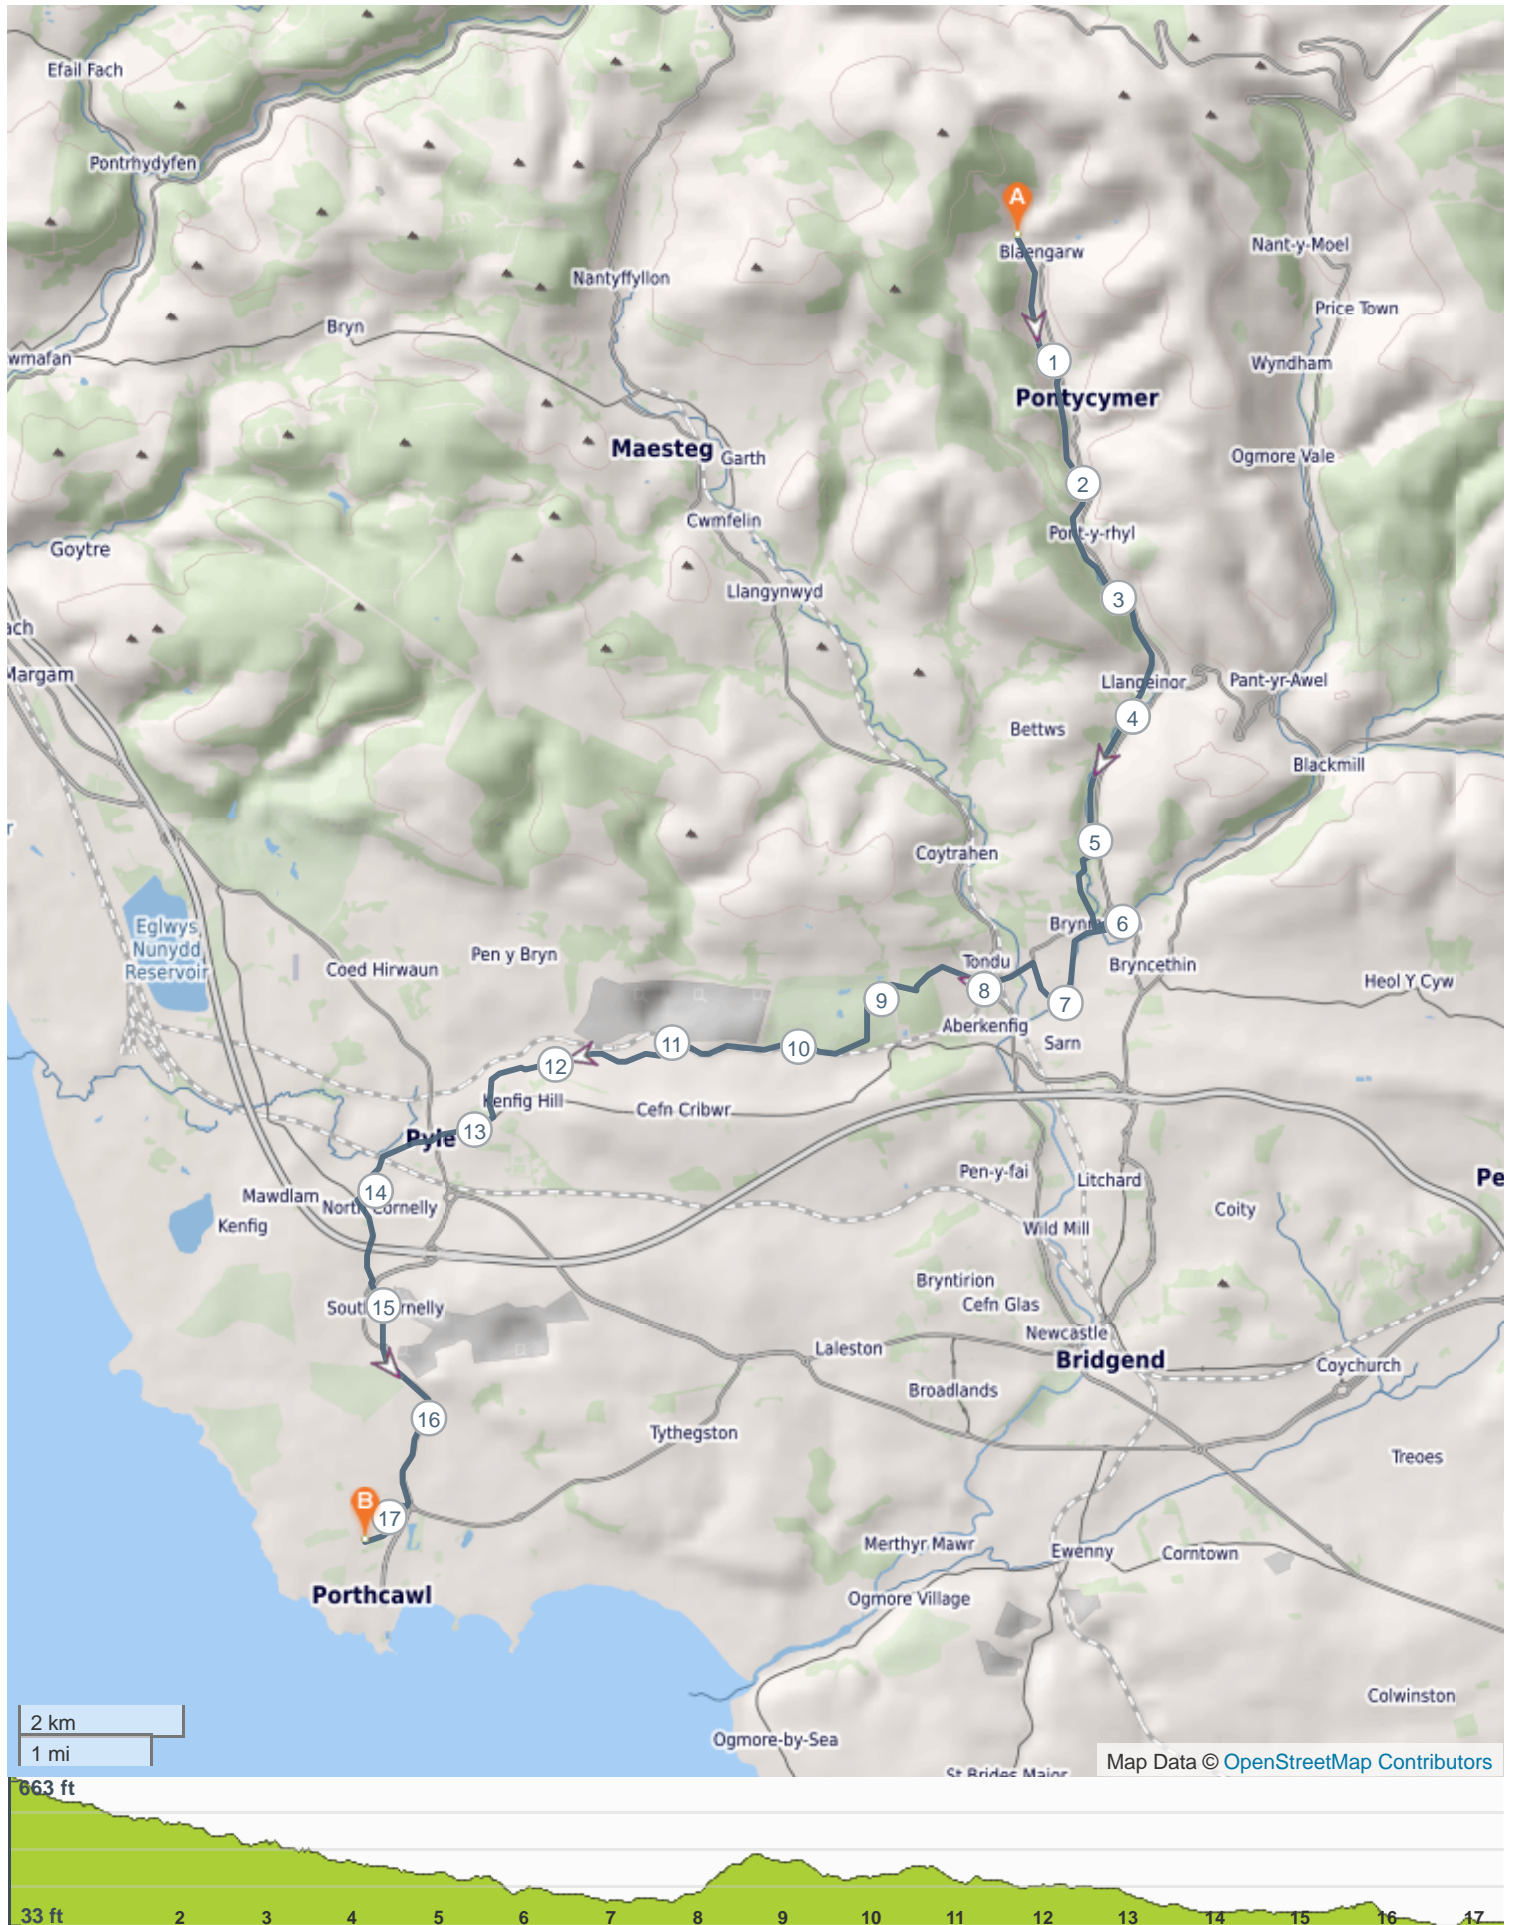

ROUTE DIRECTIONS

No	Miles	Turn	Directions
1	0.000		Start on
2	0.000	↓	Turn left
3	0.000	↙	Turn sharp left
4	0.116		Turn right
5	0.126	←	Turn left onto Garw Valley Railway
6	1.150	←	Turn left
7	2.315		Keep right
8	5.343	←	Turn left
9	5.670		Turn slight left onto Pleasant View
10	5.772	↙	Turn left onto Abergarw Road, A4065
11	6.033	↓	Turn sharp right
12	6.249	→	Turn left
13	7.065	→	Turn sharp right onto Heol Cwrdy
14	7.440	←	Turn right onto Bryn Road, A4065
15	7.859	↗	Keep right onto Bryn Road, A4065
16	7.903	→	Turn right onto A4063
17	7.916	↗	Turn slight right onto Maesteg Road, A4063
18	7.928	↗	Keep right onto Maesteg Road, A4063
19	7.956	←	Turn left
20	8.606	↗	Turn slight right
21	8.828	←	Turn sharp left onto Fountain Road
22	8.858	↙	Turn sharp left
23	9.073	↙	Keep left
24	10.243		Turn right onto Law Street
25	10.257	→	Turn right
26	11.167	↗	Turn right
27	11.998		Turn sharp right onto Haulfryn
28	12.067	↙	Turn left onto Crown Road
29	12.075	↗	Turn right onto Station Road
30	12.169	↗	Keep right
31	12.650		Turn left
32	12.702		Turn right
33	12.746		Turn slight right
34	12.796	→	Turn right onto Bridge Street, B4281
35	12.807	→	Turn right

No	Miles	Turn	Directions
36	12.813	➔	Turn right onto Bridge Street, B4281
37	13.266		Turn right onto Pyle Road, A48
38	13.297	➔	Turn right onto Marlas Road
39	13.665	↶	Keep left
40	13.739		Turn left
41	13.801	↗	Turn right onto Heol y Parc
42	13.968	↗	Turn right onto Meadow Street
43	13.969	↶	Turn right onto Heol Fach, B4283
44	14.756		Keep left onto Heol Fach, B4283
45	14.802	➔	At roundabout, take exit 4 onto Porthcawl Road
46	15.326		At roundabout, take exit 3 onto A4229
47	16.346	↶	Turn slight left onto A4229
48	16.667		Keep right onto A4229
49	16.704		At roundabout, take exit 1 onto Fulmar Road
50	16.922	↶	Turn left onto South Road
51	17.172		Turn left onto Fitzhamon Road
52	17.207	➔	Turn right
53	17.353		